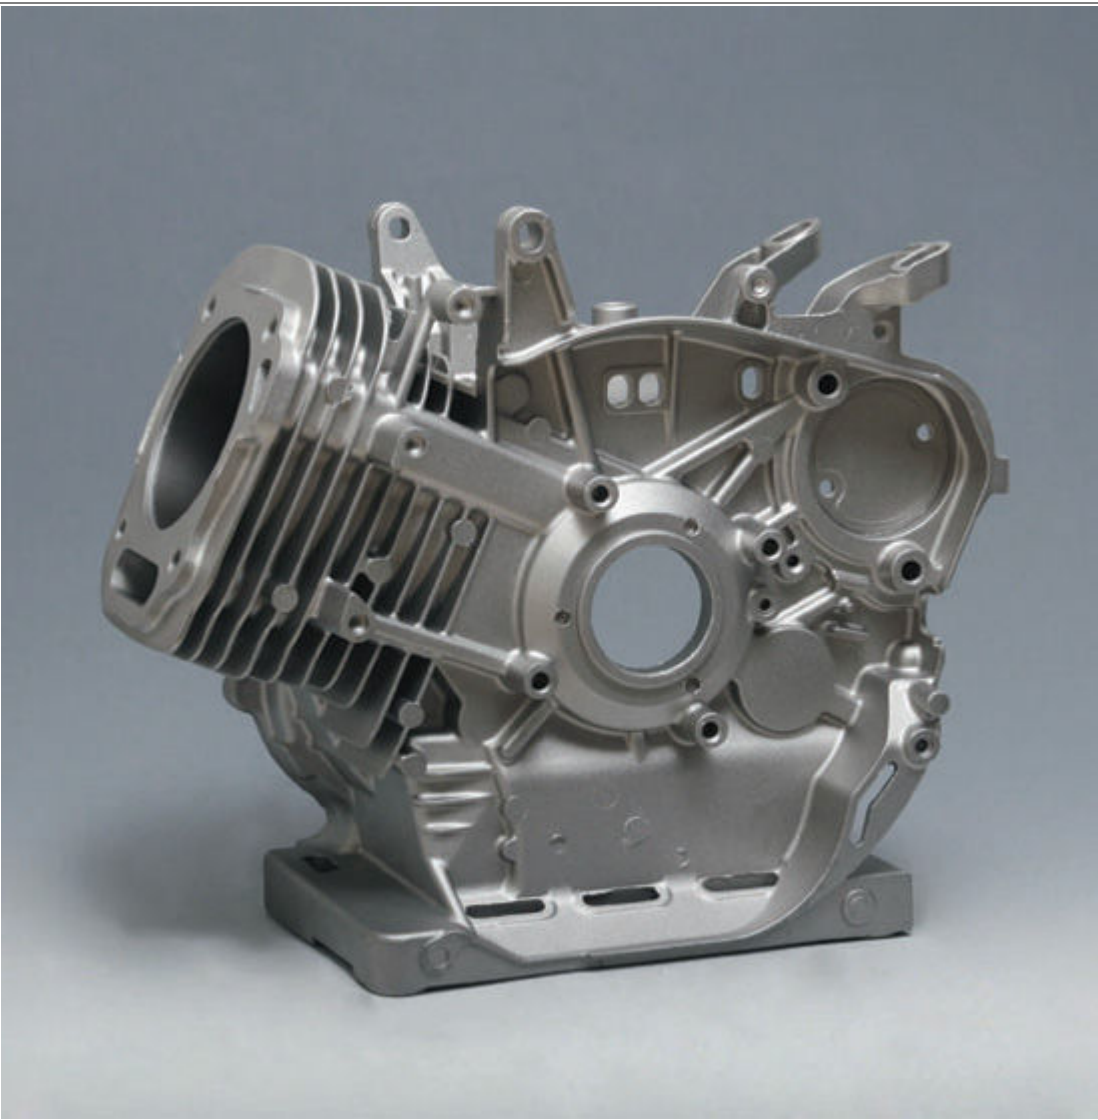

Our Product Range

- Aluminum die casting
- Zinc/Aluminum Alloy Die Casting
- Auto parts(die casting)
- door Lever Handles&Locksets(die casting)
- window and door Hardware(die casting)
- Lighting and Electrical Appliances(die casting)
- OEM Zinc & Aluminum Die-casting parts

[Die cast automotive components](#)

[Aluminium casting engine cover](#)

[Automotive aluminum die casting](#)

[Automotive aluminum casting parts](#)

[Automotive die casting engine cover](#)

[Automobile Parts \(die casting\)-08](#)