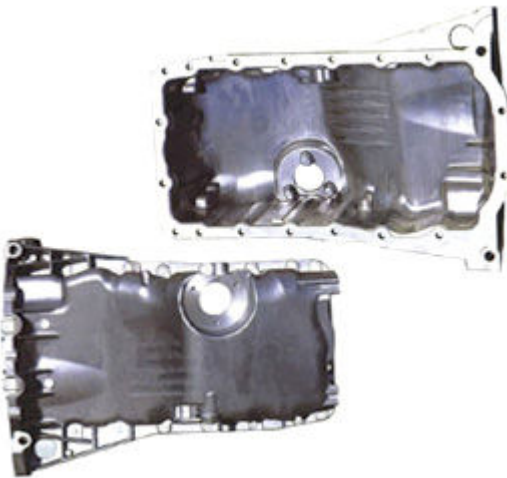

Our Product Range

- Aluminum die casting
- Zinc/Aluminum Alloy Die Casting
- Auto parts(die casting)
- door Lever Handles&Locksets(die casting)
- window and door Hardware(die casting)
- Lighting and Electrical Appliances(die casting)
- OEM Zinc & Aluminum Die-casting parts

[Die cast automotive components](#)

[Aluminium casting engine cover](#)

[Automotive aluminum die casting](#)

[Automotive aluminum casting parts](#)

[Automotive die casting engine cover](#)

[Automobile Parts \(die casting\)-08](#)

[Automobile Parts \(die casting\)-07](#)

[Automobile Parts \(die casting\)-06](#)

[Automobile Parts \(die casting\)-05](#)

[Automobile Parts \(die casting\)-04](#)

[Automobile Parts \(die casting\)-03](#)