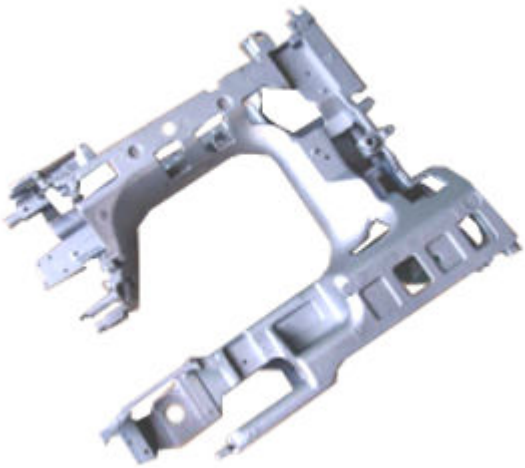

Our Product Range

- Aluminum die casting
- Zinc/Aluminum Alloy Die Casting
- Auto parts(die casting)
- door Lever Handles&Locksets(die casting)
- window and door Hardware(die casting)
- Lighting and Electrical Appliances(die casting)
- OEM Zinc & Aluminum Die-casting parts

[Die cast automotive components](#)

[Aluminium casting engine cover](#)

[Automotive aluminum die casting](#)

[Automotive aluminum casting parts](#)

[Automotive die casting engine cover](#)

[Automobile Parts \(die casting\)-08](#)

[Automobile Parts \(die casting\)-07](#)

[Automobile Parts \(die casting\)-06](#)

[Automobile Parts \(die casting\)-05](#)

[Automobile Parts \(die casting\)-04](#)

[Automobile Parts \(die casting\)-03](#)